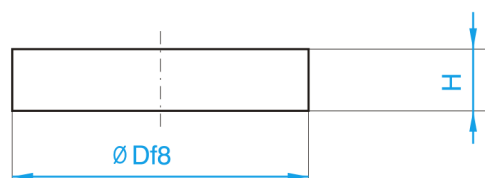

C1403

Středicí kroužek bez otvoru, D=90

kód	D	H
C1403/40x6	40	6
C1403/40x9	40	9
C1403/60x8	60	8
C1403/60x11	60	11
C1403/60x13	60	13
C1403/80x8	80	8
C1403/80x11	80	11
C1403/80x13	80	13
C1403/90x8	90	8
C1403/90x11	90	11
C1403/90x13	90	13
C1403/90x15	90	15
C1403/90x16,5	90	16,5
C1403/100x8	100	8
C1403/110x8	110	8
C1403/110x12	110	12
C1403/120x8	120	8
C1403/120x12	120	12
C1403/125x8	125	8
C1403/125x12	125	12
C1403/130x12	130	12
C1403/140x12	140	12
C1403/150x8	150	8
C1403/150x12	150	12
C1403/160x8	160	8
C1403/160x12	160	12

kód	D	H
C1403/175x8	175	8
C1403/175x12	175	12
C1403/200x8	200	8
C1403/200x12	200	12
C1403/250x12	250	12