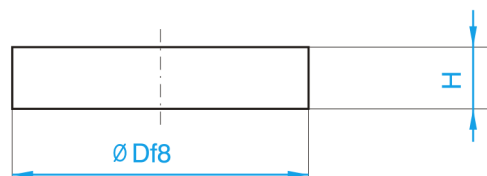

C1403

Středicí kroužek bez otvoru, D=90

kód	D	H
C1403/40x6	40	6
C1403/40x9	40	9
C1403/60x8	60	8
C1403/60x11	60	11
C1403/60x13	60	13
C1403/80x8	80	8
C1403/80x11	80	11
C1403/80x13	80	13
C1403/90x8	90	8
C1403/90x11	90	11
C1403/90x13	90	13
C1403/90x15	90	15
C1403/90x16,5	90	16,5
C1403/100x8	100	8
C1403/110x8	110	8
C1403/110x12	110	12
C1403/120x8	120	8
C1403/120x12	120	12
C1403/125x8	125	8
C1403/125x12	125	12
C1403/130x12	130	12
C1403/140x12	140	12
C1403/150x8	150	8
C1403/150x12	150	12
C1403/160x8	160	8
C1403/160x12	160	12

kód	D	H
C1403/175x8	175	8
C1403/175x12	175	12
C1403/200x8	200	8
C1403/200x12	200	12
C1403/250x12	250	12