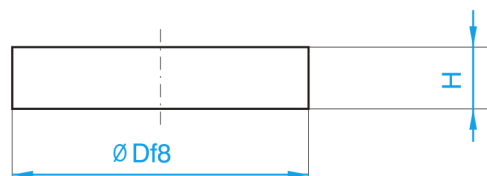

C1403

Středicí kroužek bez otvoru, D=90

kód	D	H
C1403/40x6	40	6
C1403/40x9	40	9
C1403/60x8	60	8
C1403/60x11	60	11
C1403/60x13	60	13
C1403/80x8	80	8
C1403/80x11	80	11
C1403/80x13	80	13
C1403/90x8	90	8
C1403/90x11	90	11
C1403/90x13	90	13
C1403/90x15	90	15
C1403/90x16,5	90	16,5
C1403/100x8	100	8
C1403/110x8	110	8
C1403/110x12	110	12
C1403/120x8	120	8
C1403/120x12	120	12
C1403/125x8	125	8
C1403/125x12	125	12
C1403/130x12	130	12
C1403/140x12	140	12
C1403/150x8	150	8
C1403/150x12	150	12
C1403/160x8	160	8
C1403/160x12	160	12