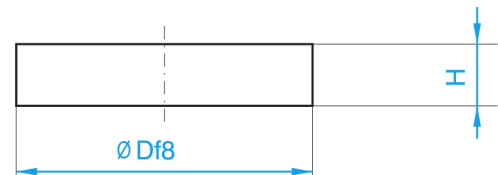

C1403

Středicí kroužek bez otvoru, D=90

kód	D	H
C1403/40x6	40	6
C1403/40x9	40	9
C1403/60x8	60	8
C1403/60x11	60	11
C1403/60x13	60	13
C1403/80x8	80	8
C1403/80x11	80	11
C1403/80x13	80	13
C1403/90x8	90	8
C1403/90x11	90	11
C1403/90x13	90	13
C1403/90x15	90	15
C1403/90x16,5	90	16,5
C1403/100x8	100	8
C1403/110x8	110	8
C1403/110x12	110	12
C1403/120x8	120	8
C1403/120x12	120	12
C1403/125x8	125	8
C1403/125x12	125	12
C1403/130x12	130	12
C1403/140x12	140	12
C1403/150x8	150	8
C1403/150x12	150	12
C1403/160x8	160	8
C1403/160x12	160	12

kód	D	H
C1403/175x8	175	8
C1403/175x12	175	12
C1403/200x8	200	8
C1403/200x12	200	12
C1403/250x12	250	12