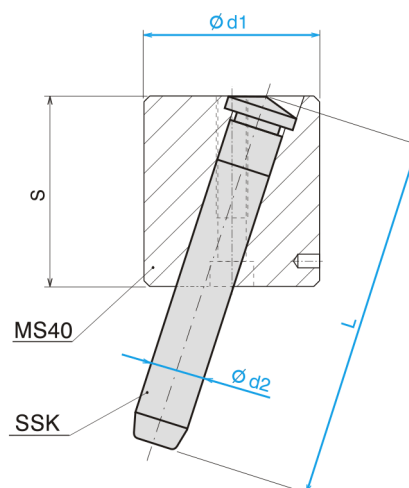

C13001

Sestava šikmého kolíku se základnou

| kód | d1 | S | d2 | L |
|------------------|----|----|----|-----|
| C13001/32-10x100 | 32 | 27 | 10 | 100 |
| C13001/32-10x120 | 32 | 27 | 10 | 120 |
| C13001/32-10x40 | 32 | 27 | 10 | 40 |
| C13001/32-10x60 | 32 | 27 | 10 | 60 |
| C13001/32-10x80 | 32 | 27 | 10 | 80 |
| C13001/36-12x100 | 36 | 36 | 12 | 100 |
| C13001/36-12x120 | 36 | 36 | 12 | 120 |
| C13001/36-12x140 | 36 | 36 | 12 | 140 |
| C13001/36-12x160 | 36 | 36 | 12 | 160 |
| C13001/36-12x60 | 36 | 36 | 12 | 60 |
| C13001/36-12x80 | 36 | 36 | 12 | 80 |
| C13001/36-14x100 | 36 | 36 | 14 | 100 |
| C13001/36-14x120 | 36 | 36 | 14 | 120 |
| C13001/36-14x140 | 36 | 36 | 14 | 140 |
| C13001/36-14x160 | 36 | 36 | 14 | 160 |
| C13001/36-14x180 | 36 | 36 | 14 | 180 |
| C13001/36-14x60 | 36 | 36 | 14 | 60 |
| C13001/36-14x80 | 36 | 36 | 14 | 80 |
| C13001/42-16x100 | 42 | 46 | 16 | 100 |
| C13001/42-16x120 | 42 | 46 | 16 | 120 |