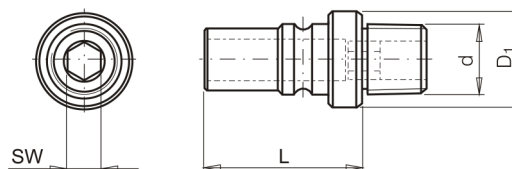

## Náustek s vnitřním šestihranem

Material:  
Brass nickiel plated

kód	velikost	d	L	SW
C4317/6-R14	6	R 1/4"	11	22
C4317/6-R18	6	R 1/8"	10	21
C4317/6-T14	6	NPT 1/4"	14	22
C4317/6-T18	6	NPT 1/8"	14	22
C4317/9-R14	9	R 1/4"	14	21
C4317/9-R38	9	R 3/8"	17	21
C4317/9-T14	9	NPT 1/4"	17	23
C4317/9-T38	9	NPT 3/8"	17	23
C4317/12-R38	12	R 3/8"	18	26