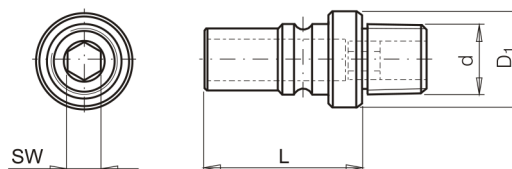

C4317

Náustek s vnitřním šestihranem

Material:
Brass nickiel plated

kód	velikost	d	L	SW
C4317/6-R14	6	R 1/4"	11	22
C4317/6-R18	6	R 1/8"	10	21
C4317/6-T14	6	NPT 1/4"	14	22
C4317/6-T18	6	NPT 1/8"	14	22
C4317/9-R14	9	R 1/4"	14	21
C4317/9-R38	9	R 3/8"	17	21
C4317/9-T14	9	NPT 1/4"	17	23
C4317/9-T38	9	NPT 3/8"	17	23
C4317/12-R38	12	R 3/8"	18	26