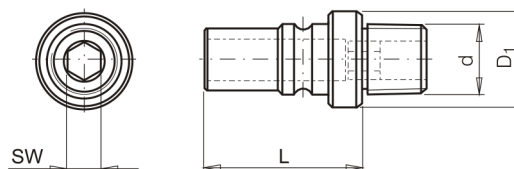

C4317

Náustek s vnitřním šestihranem

Material:
Brass nickiel plated

kód	velikost	d	L	SW
C4317/6-R14	6	R 1/4"	11	22
C4317/6-R18	6	R 1/8"	10	21
C4317/6-T14	6	NPT 1/4"	14	22
C4317/6-T18	6	NPT 1/8"	14	22
C4317/9-R14	9	R 1/4"	14	21
C4317/9-R38	9	R 3/8"	17	21
C4317/9-T14	9	NPT 1/4"	17	23
C4317/9-T38	9	NPT 3/8"	17	23
C4317/12-R38	12	R 3/8"	18	26