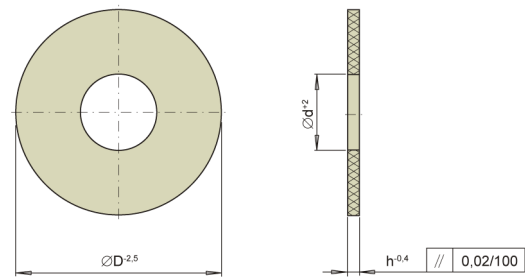

C2322
Izolační deska kruhová 600 N/mm², s otvorem

| kód | D | d | h |
|----------------|-----|----|---|
| C2322/95x3-22 | 95 | 22 | 3 |
| C2322/156x3-90 | 156 | 90 | 3 |
| C2322/156x5-90 | 156 | 90 | 5 |
| C2322/196x5-90 | 196 | 90 | 5 |
| C2322/246x5-90 | 246 | 90 | 5 |
| C2322/296x5-90 | 296 | 90 | 5 |
| C2322/344x7-90 | 344 | 90 | 7 |