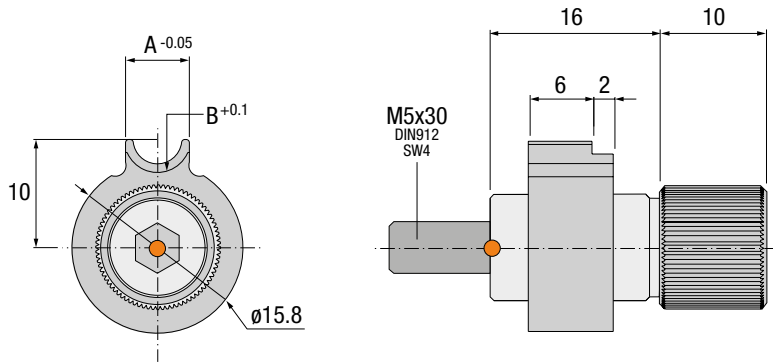

# WP ADJUSTABLE FIXING

ES Fijación Regulable WP DE WP Einstellbare Befestigung  
 IT Fissaggio Regolabile WP PT Fixação Regulavel WP FR Fixation Reglable WP

● Cad Insertion Point

# WF

Max. 120°C

Ref.	A	B	SW	Compatible With
WF.061608	6	3.1	5	WP.060xxx
WF.081608	8	4.1	7	WP.080xxx